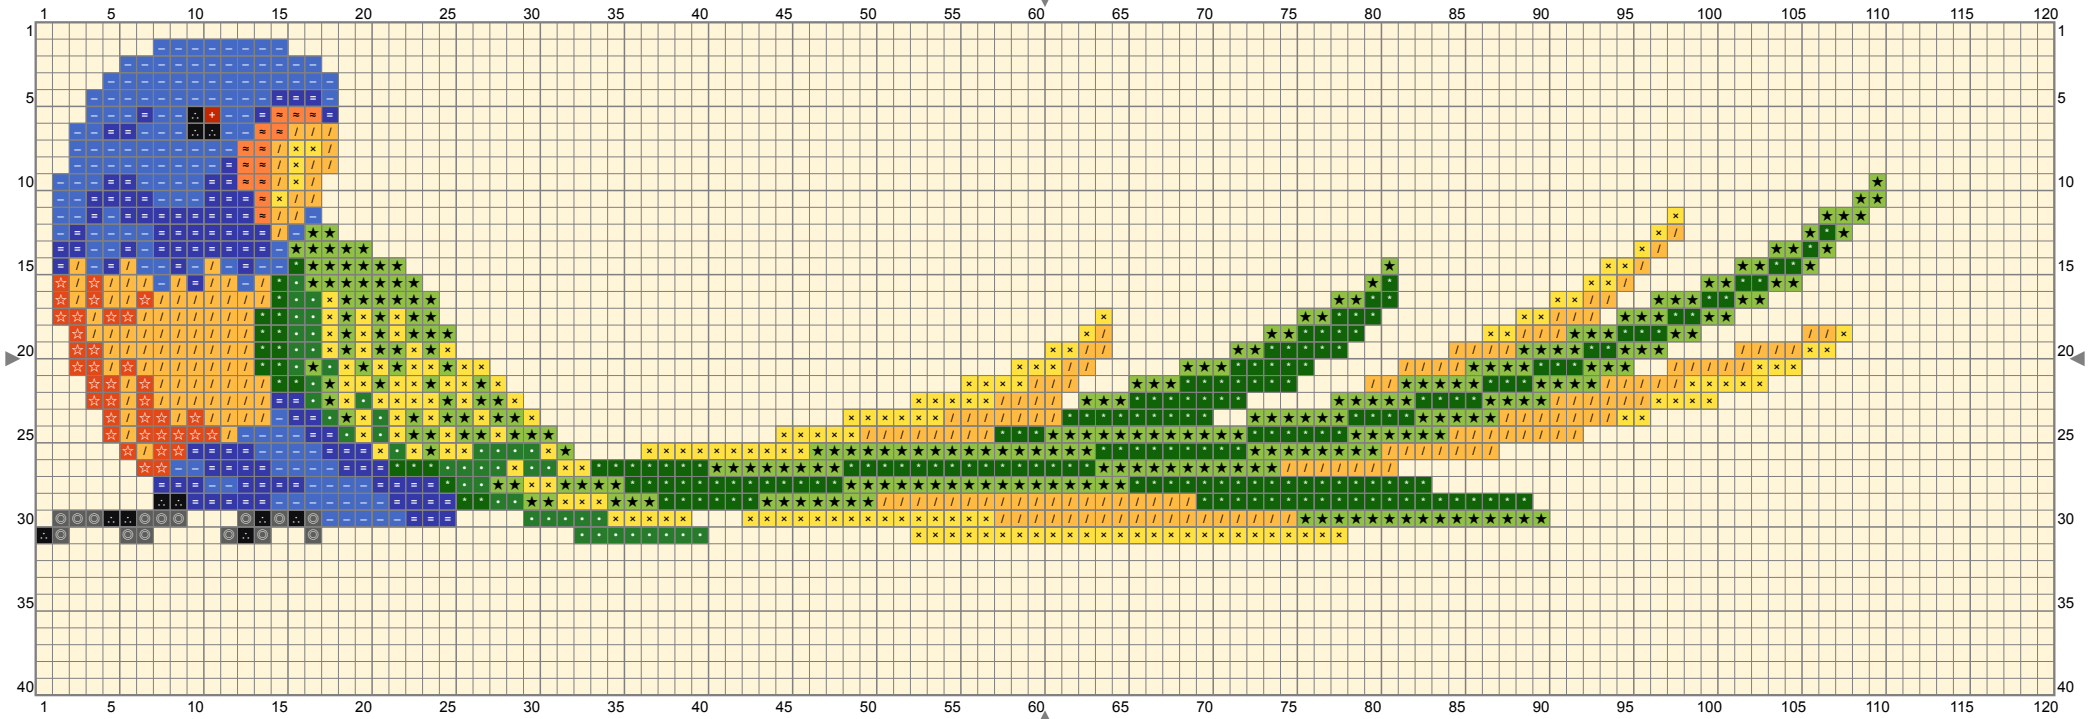

Lorikeet

Copyright (C) 2017 EmmaCraftsDesign

Count Size: 120 x 40 Finished Size: 8.57 x 2.86 (inch)

900 (DMC)	798 (DMC)	797 (DMC)	742 (DMC)	726 (DMC)	741 (DMC)	946 (DMC)	701 (DMC)
704 (DMC)	699 (DMC)	310 (DMC)	646 (DMC)	535 (DMC)	BLANC (DMC)	undefined (undefined)	